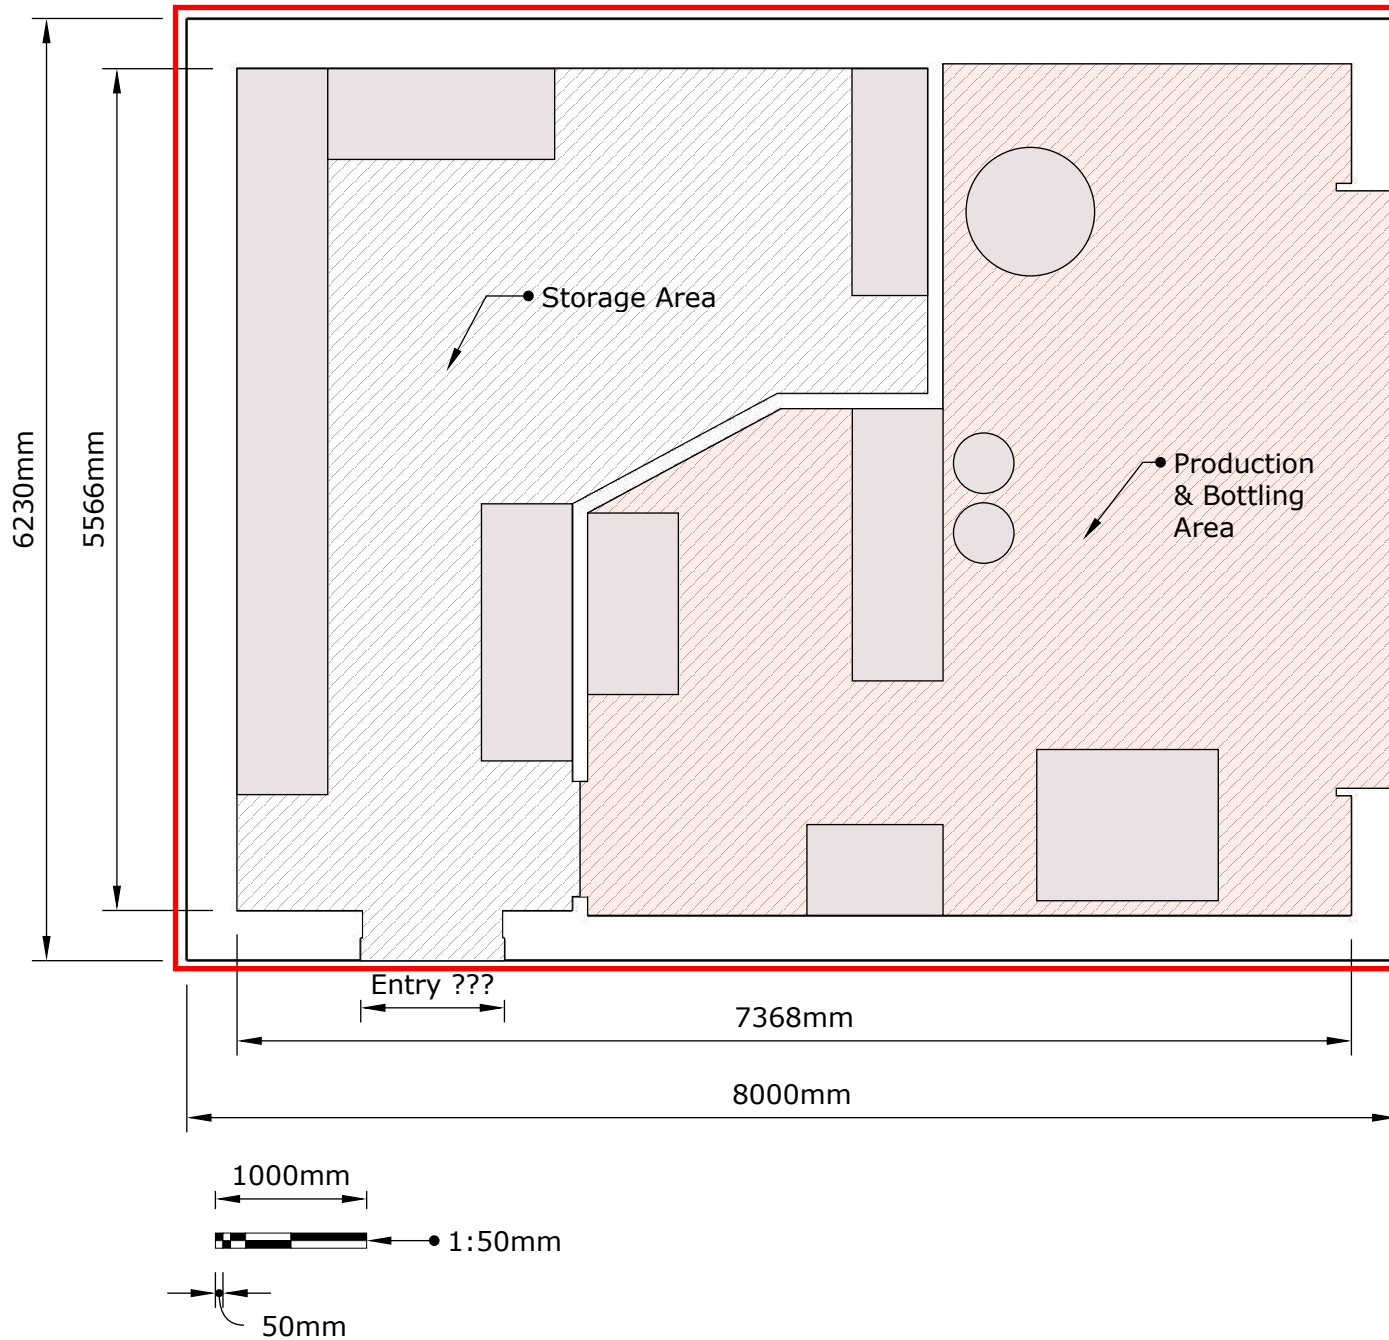

Tayandock Outbuilding, Bridgend, Isle of Islay, Argyll & Bute, PA44 7PX, UK

JUKEBOX GIN LTD

Layout Plan 1:50mm

Application: Premises Licence for Alcohol (Remote Sales) inc: online sales, telephone sales etc.

Off Licence Application ONLY.

Entire Building to be proposed for licencing.

Building used for Production, Bottling & Storage.

No access for members of the public.

Operating Times: Please see Operation Plan.

Proposed Licenced Area

Production & Bottling Area

Storage Area

Equipment/Shelving